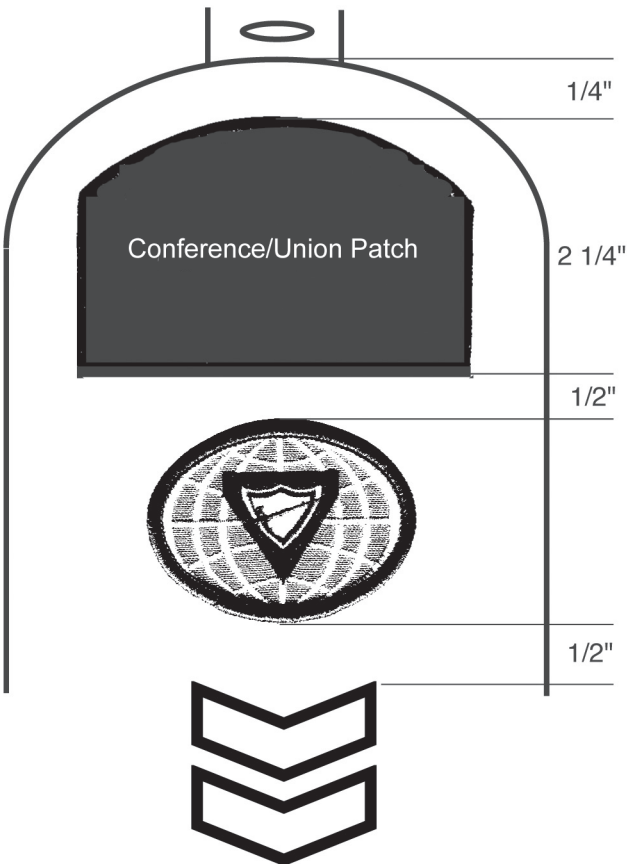

Sash and Front Pockets

Right Sleeve

Staff

Pathfinder

Left Sleeve

With Conference/Union Patch

Without Conference Patch

Patch spacing may need to be adjusted depending on the size of the Conference patch and the chevrons and/or Master Guide Star.