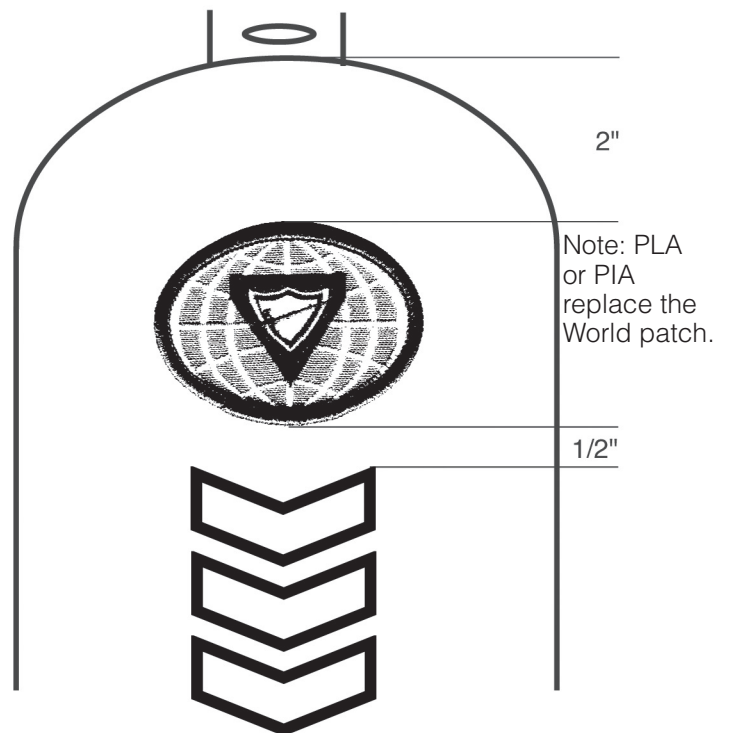

Sash and Front Pockets

Right Sleeve

Staff

Pathfinder

Left Sleeve

With Conference/Union Patch

Without Conference Patch

Patch spacing may need to be adjusted depending on the size of the Conference patch and the chevrons and/or Master Guide Star.