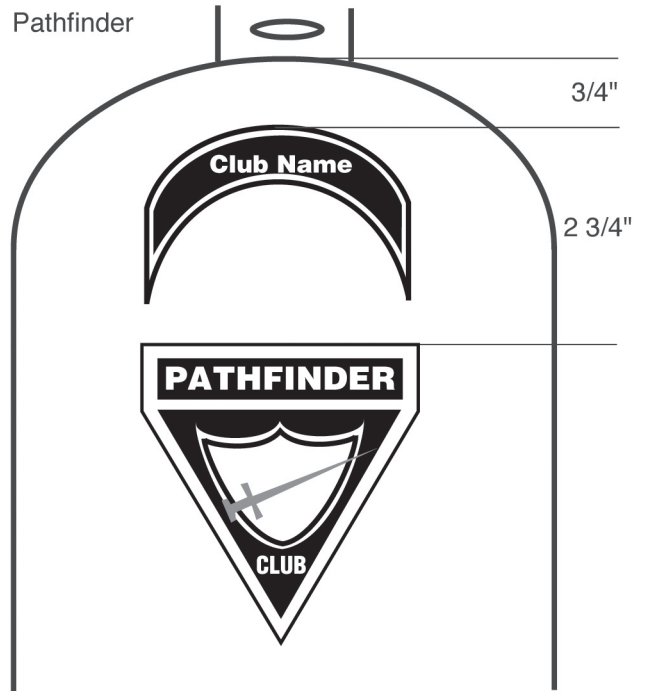

Sash and Front Pockets

Right Sleeve

Staff

Pathfinder

Left Sleeve

With Conference/Union Patch

Without Conference Patch

Patch spacing may need to be adjusted depending on the size of the Conference patch and the chevrons and/or Master Guide Star.