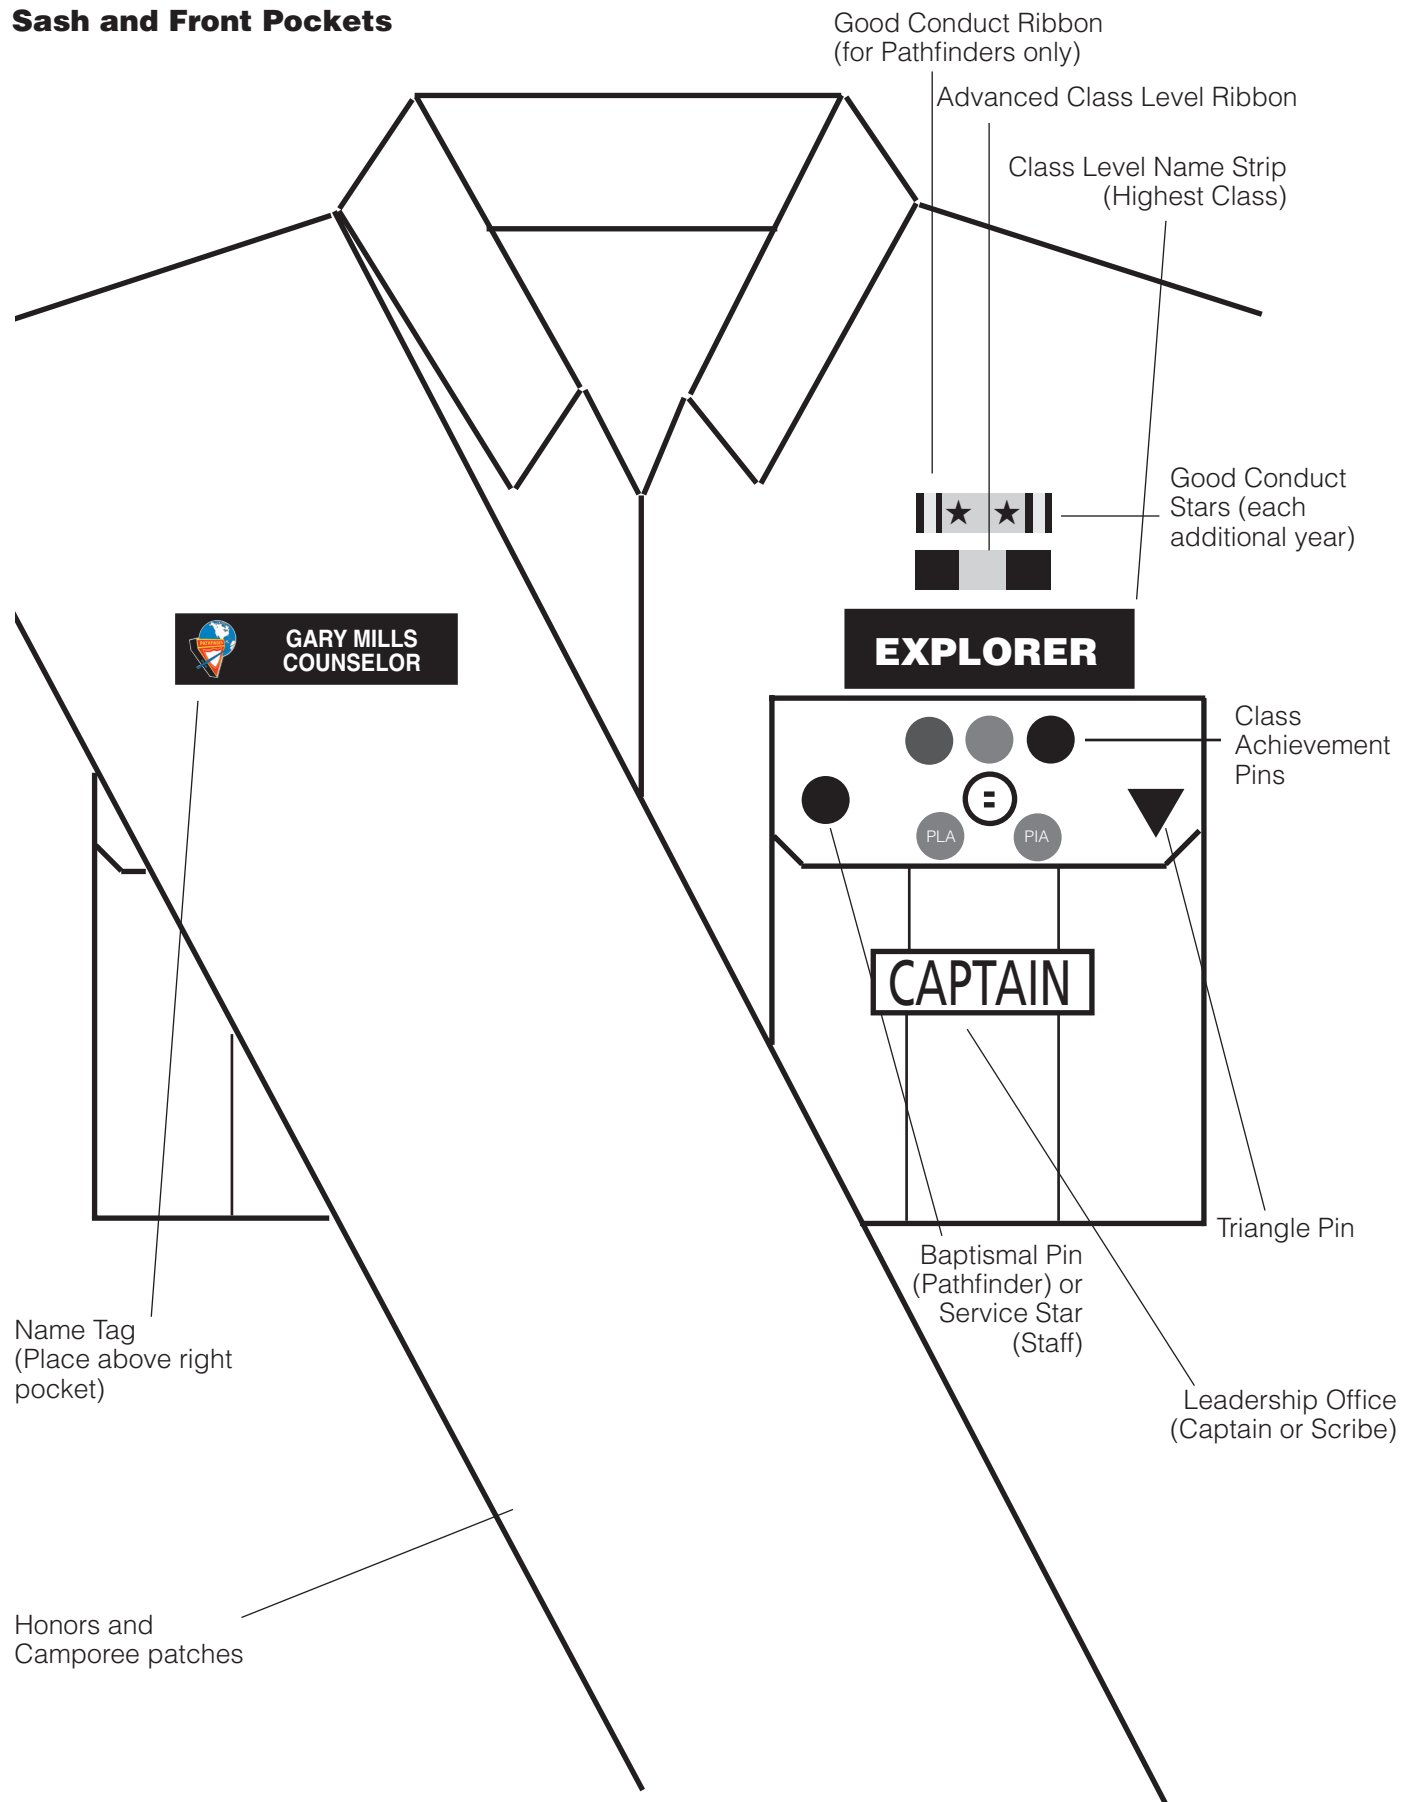

Sash and Front Pockets

Right Sleeve

Staff

Pathfinder

Left Sleeve

With Conference/Union Patch

Without Conference Patch

Patch spacing may need to be adjusted depending on the size of the Conference patch and the chevrons and/or Master Guide Star.