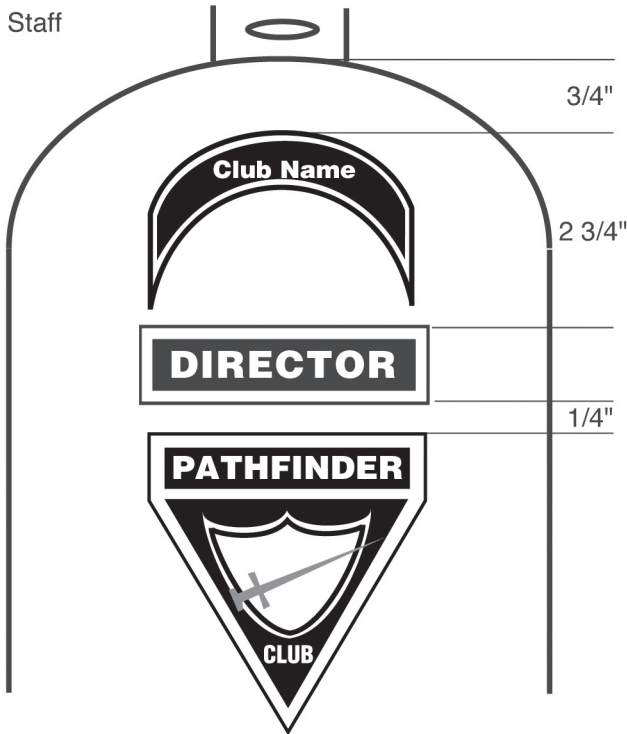

Sash and Front Pockets

Right Sleeve

Staff

Pathfinder

Left Sleeve

With Conference/Union Patch

Without Conference Patch

Patch spacing may need to be adjusted depending on the size of the Conference patch and the chevrons and/or Master Guide Star.